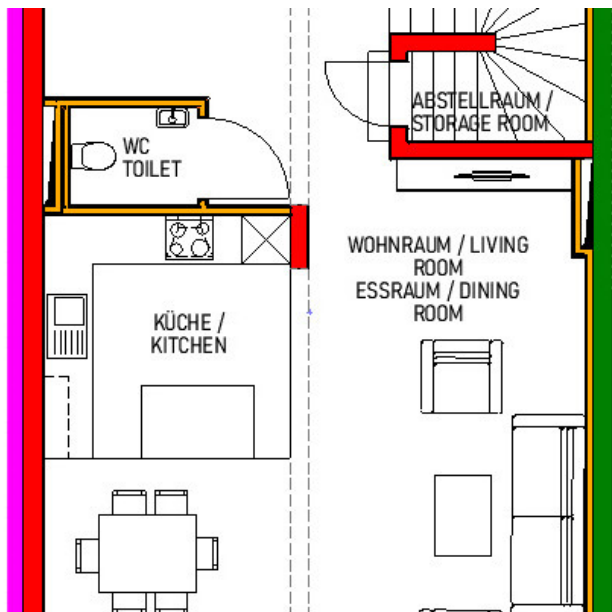

PROM REAL

"Viac ako strecha nad hlavou - realitná spoločnosť pre vás!"

Rezidencia LEISSERHOF Dom 6

653 000 €

County:	Burgenland
District:	Eisenstadt
City/Town:	Donnerskirchen
Category:	Houses
House type:	Family house
Type:	Sale
Usable area:	

DETAILED INFORMATION

Status:	active	Year of construction:	2025
Ownership:	corporate	Year of building approval:	2025
Front garden area:	15.1 m²	Number of overhead floors:	1
Land area:	99.4 m²	Total area:	150.98 m²
Ground type:	flatland	Balcony area:	7.52 m²
Territory:	Intravilan	Number of balconies:	1
Usable area:	150.98 m²	Terrace area:	84.3 m²
Built-up area:	150.98 m²	Terraces count:	1
Type:	new Building	Number of outdoor parking spaces:	2
Number of rooms:	6	Utilities:	yes
Building type:	brick	Phone:	yes
Equipment type:	holospace	Internet:	yes
Balcony:	yes	Satellite :	yes
Terrace:	yes	Cable TV:	yes

PROPERTY DESCRIPTION