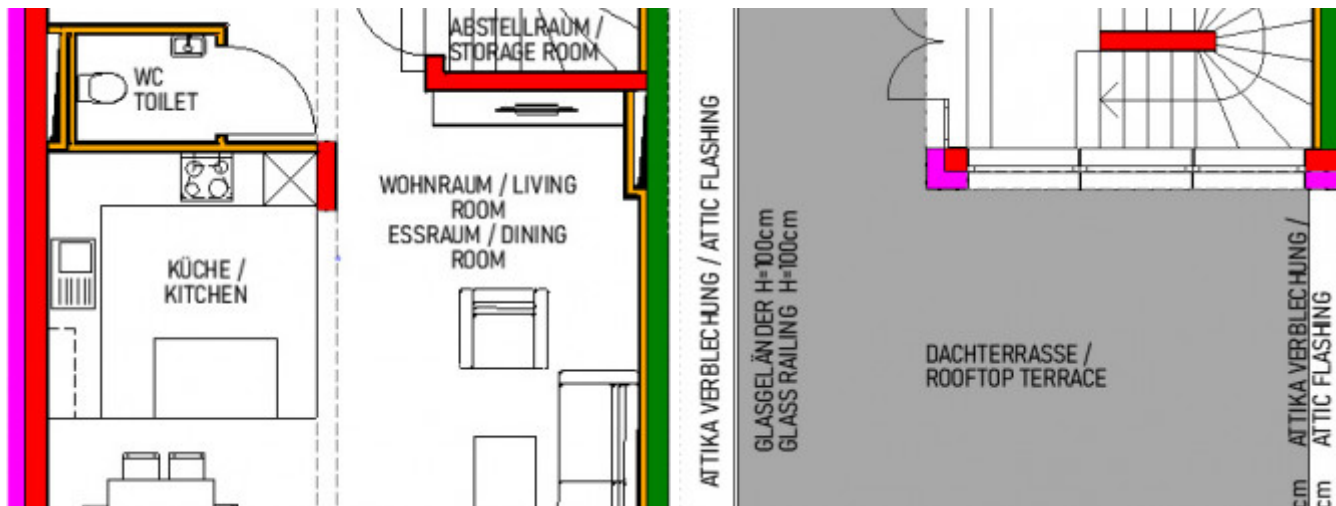

BROKER

Maklér:
Telefón:
E-mail:

Mgr. MBA Marian Turza
0917876631
turza@promreal.sk