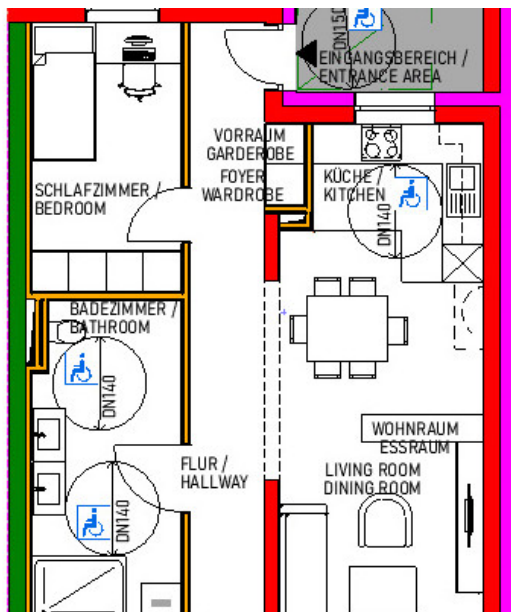

PROM REAL

"Viac ako strecha nad hlavou - realitná spoločnosť pre vás!"

Rezidencia LEISSERHOF Dom 4 Byt 1 Prízemie

353 000 €

County:	Burgenland
District:	Eisenstadt
City/Town:	Donnerskirchen
Category:	Apartments
Apartment type:	Two bedroom apartment
Type:	Sale
Usable area:	

DETAILED INFORMATION

Status:	active	Year of building approval:	2025
Ownership:	corporate	Number of overhead floors:	1
:		Position:	Basement
:	37,06	Total area:	68.35 m²
Usable area:	68.35 m²	Terrace area:	16.19 m²
Built-up area:	68.35 m²	Terraces count:	1
Type:	new Building	Number of outdoor parking spaces:	1+1
Number of rooms:	3	Utilities:	yes
Building type:	brick	Phone:	yes
Equipment type:	holospace	Internet:	yes
Terrace:	yes	Satellite :	yes
Year of construction:	2025	Cable TV:	yes

PROPERTY DESCRIPTION