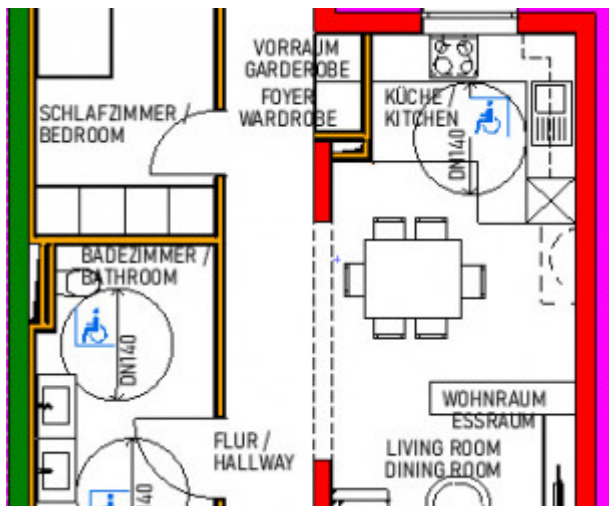

BROKER

Maklér:
Telefón:
E-mail:

Mgr. MBA Marian Turza
0917876631
turza@promreal.sk