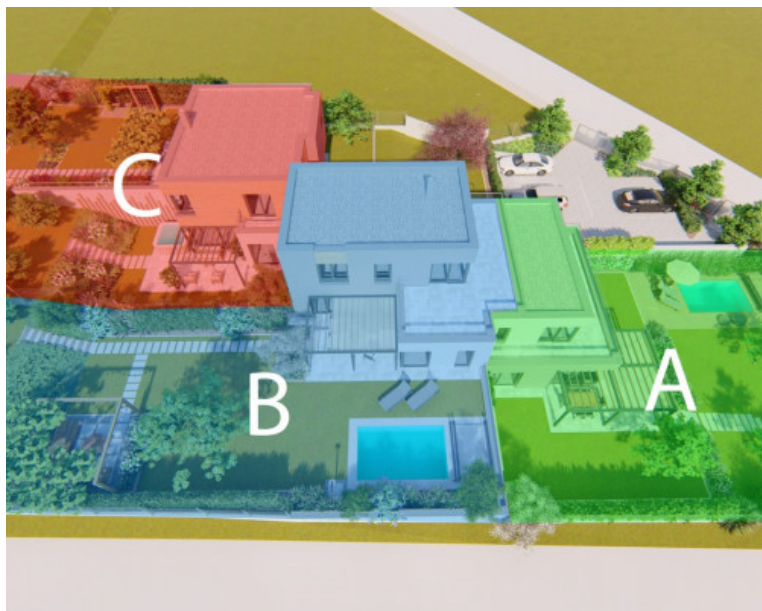

PROM REAL

"Viac ako strecha nad hlavou - realitná spoločnosť pre vás!"

Sale House development, House development, Limbach, Pezinok, Slovakia

Price at agency

County:	Bratislavský kraj
District:	Pezinok
City/Town:	Limbach
Street:	Limbach
Category:	Development projects
Project type:	House development
Type:	Sale
Usable area:	

DETAILED INFORMATION

Ownership:	unsettled	Number of overhead	2
Usable area:	474.8 m ²	floors:	
Built-up area:	733 m ²	Total area:	2006 m ²
Type:	new Building	Utilities:	yes
Energy performance	A	Water:	yes
certification:		Sewage:	yes
Public outdoor parking:	yes	On land - water supply:	yes
Year of construction:	2024	Cable TV:	yes
Year of building approval:	2025	Phone:	yes